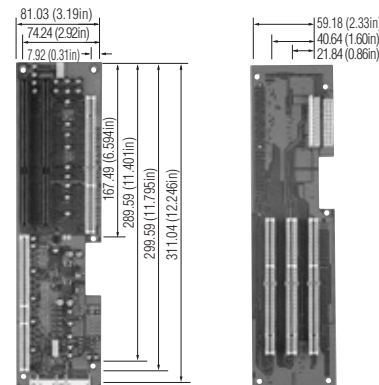

Industrial PCs

ATX6022/3VP2

(for 1U series)

- PICMG 1
- PCI 2
- ISA

ATX90331/3VP2

(for 1U series, 64-bit)

- PICMG 1
- PCI 2
- ISA

ATX6022/6VP4

(for 2U series)

- PICMG 1
- PCI 4
- ISA 1

ATX90361/6VP4

(for 2U series, 64-bit)

- PICMG 1
- PCI 4
- ISA 1

ATX6022/4

- PICMG 1
- PCI 3
- ISA

ATX6022/6

- PICMG 1
- PCI 4
- ISA 1

Industrial Motherboards

PICMG Single Board Computers

Backplanes

Industrial Computer Chassis

Power Supplies

Rackmount Peripherals & Accessories