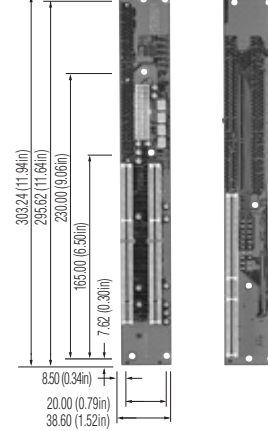

Industrial PCs

ATX6022/3VP2

(for 1U series)

- PICMG 1
- PCI 2
- ISA

ATX90331/3VP2

(for 1U series, 64-bit)

- PICMG 1
- PCI 2
- ISA

ATX6022/6VP4

(for 2U series)

- PICMG 1
- PCI 4
- ISA 1

ATX90361/6VP4

(for 2U series, 64-bit)

- PICMG 1
- PCI 4
- ISA 1

ATX6022/4

- PICMG 1
- PCI 3
- ISA

ATX6022/6