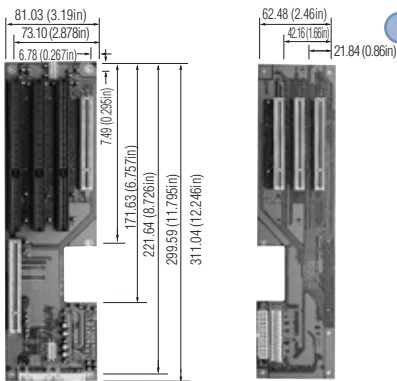

Industrial PCs

ATX6022/3VP2

(for 1U series)

- PICMG 1
- PCI 2
- ISA

ATX90331/3VP2

(for 1U series, 64-bit)

- PICMG 1
- PCI 2
- ISA

ATX6022/6VP4

(for 2U series)

- PICMG 1
- PCI 4
- ISA 1

ATX90361/6VP4

(for 2U series, 64-bit)

- PICMG 1
- PCI 4
- ISA 1

ATX6022/4

- PICMG 1
- PCI 3
- ISA

ATX6022/6

- PICMG 1
- PCI 4
- ISA 1

Industrial Motherboards

PICMG Single Board Computers

Backplanes

Industrial Computer Chassis

Power Supplies

Rackmount Peripherals & Accessories