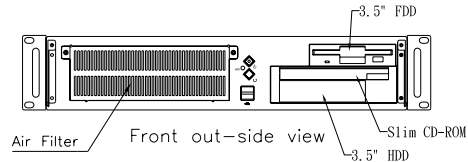

# GHI-210

Left Inside View

Top View

Right View

Rear out-side view

Air Filter

Front out-side view

3.5" FDD

Slim CD-ROM

3.5" HDD

Front in-side view