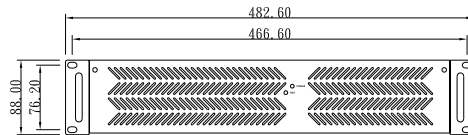

# GHI-210

Left Inside View

Top View

Right View

Rear out-side view

Air Filter

Front out-side view

3.5" FDD

Slim CD-ROM

3.5" HDD

Front in-side view