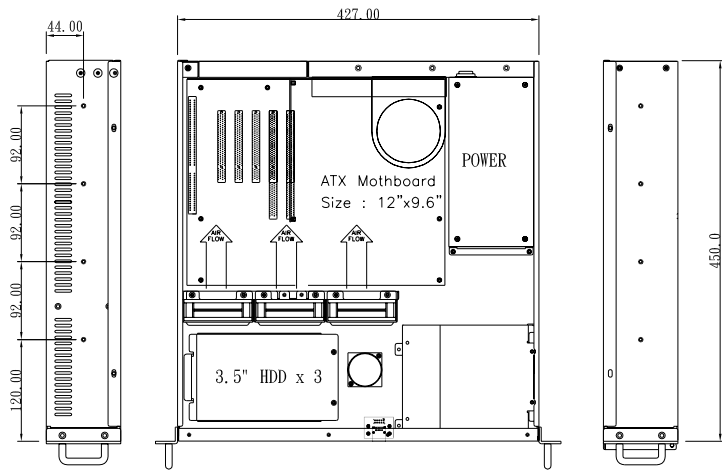

# GHI-210

Left Inside View

Top View

Right View

Rear out-side view

Air Filter

Front out-side view

3.5" FDD

Slim CD-ROM

3.5" HDD

Front in-side view