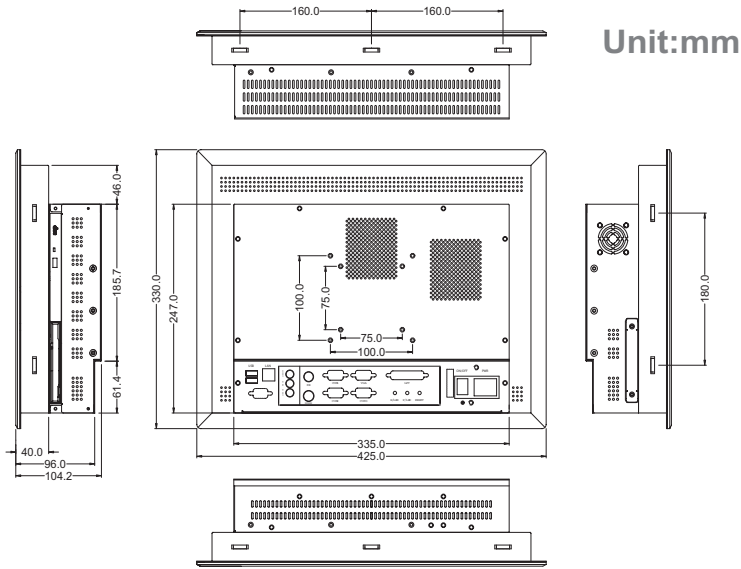

P1200F / P1500F

12.1" / 15" High Performance Pentium III / Tualatin Panel PC with Resistive Touch Screen

Dimension Drawing

P1500F