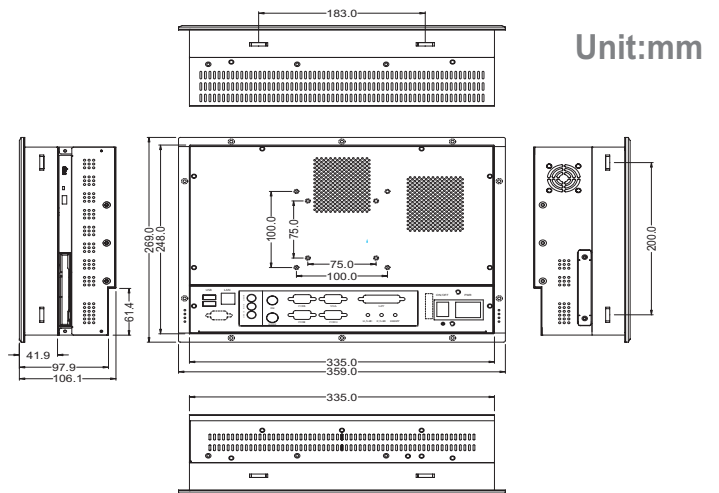

P1200F / P1500F

12.1" / 15" High Performance Pentium III / Tualatin Panel PC with Resistive Touch Screen

Dimension Drawing

P1500F

P1200F

CC-02