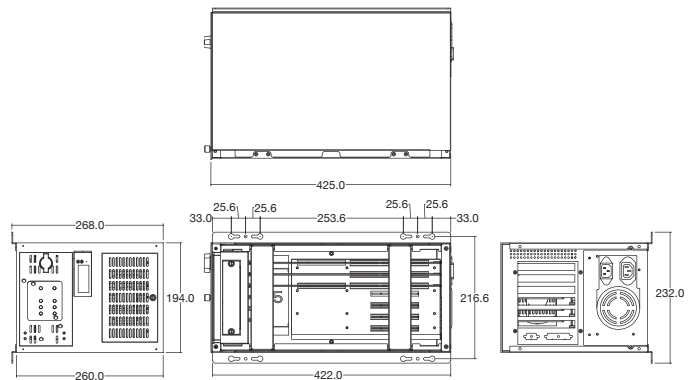

IEC-7653

Full Size 6-Slot Wallmount Chassis with System Watch

10
Industrial Chassis

System

Construction	Heavy-duty steel chassis
Color	Black
Disk Drive bay	1 x 5.25" Drive (External) 2 x 3.5" Drives (1 x External, 1 x Internal)
Cooling Fan	1 x 9.2cm/65 CFM with removable filter
Control	Power ON/OFF, System reset, LCM display
Indicator	1 x Power ON, HDD activity, +3.3V, +5V, -5V, +12V, -12V, 5VSB
Front I/O	5-pin DIN keyboard connector, 2 x USB ports
Temperature	0 ~ 50°C (32 ~ 113°F), operation
Humidity	5 ~ 95%, @40°C non-condensing
Net Weight	7 kg (15.4 lb)
Gross Weight	8 kg (17.6 lb)

Backplane

Model Name	System	Expansion Slots
PBPI-6SA	Single	1 x ISA / 2 x PICMG / 4 x PCI

Power Supply

Model Name	Watt	Input Range	Max. Load	Min. Load
IPS-ZKS-300WX	300W (ATX)	90~265V AC	+3.3V@20A	+3.3V@2A
		47~63Hz	+5V@30A	+5V@3A
			+12V@12A	+12V@1.2A
			-5V@0.5A	
			-12V@1A	
			5VSB@1.5A	

Dimensions

Unit:mm

Ordering Information

Model Name	w/Backplane	w/Power Supply
IEC-7653-C6A-AX300	PBPI-6SA	IPS-ZKS-300WX