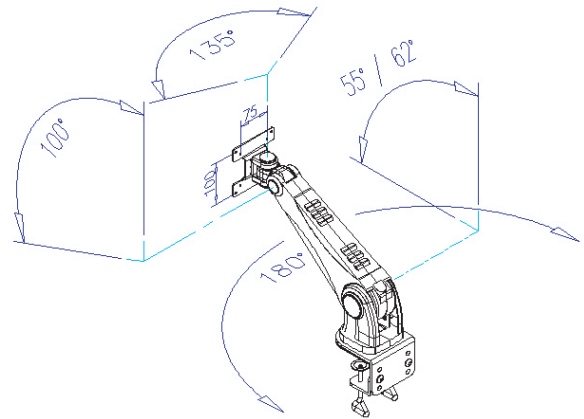

ARM-160

Drawing:

Specification

Weight Capacity	10Kgs
Mounting Holes	75x75 or 100x100mm
Color	light grey
Application using	Desktop, Wall mounting

ARM-174

Drawing:

Specification

Weight Capacity	15Kgs
Mounting Holes	75x75 or 100x100mm
Color	black
Application using	Wall mounting