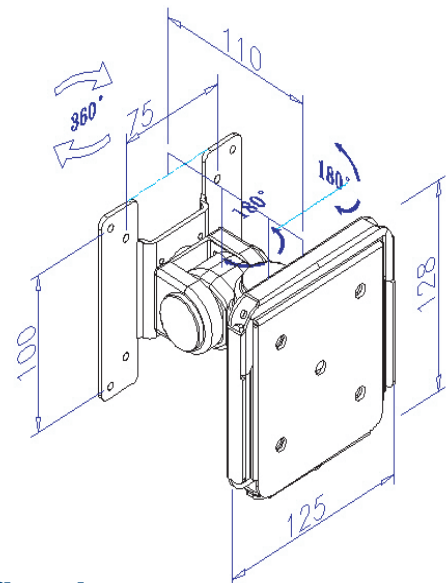

ARM-160

Drawing:

Specification

Weight Capacity	10Kgs
Mounting Holes	75x75 or 100x100mm
Color	light grey
Application using	Desktop, Wall mounting

ARM-174

Drawing:

Specification

Weight Capacity	15Kgs
Mounting Holes	75x75 or 100x100mm
Color	black
Application using	Wall mounting